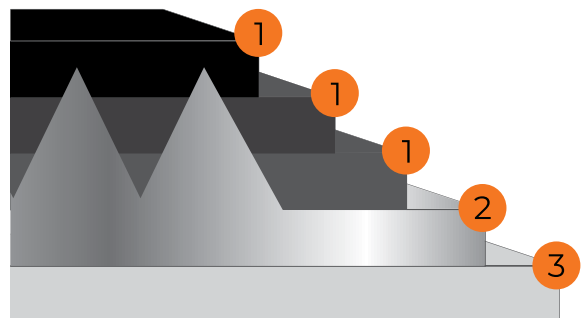

THE WORLD'S MOST DURABLE NONSTICK FINISH

1. 1 Three-layer nonstick reinforced with diamond particles
2. 2 TITUM™ plasma primer is 10x harder than stainless steel and provides strength and durability
3. 3 Stainless steel body with sandblasted surface treatment to guarantee increased grip for nonstick coating