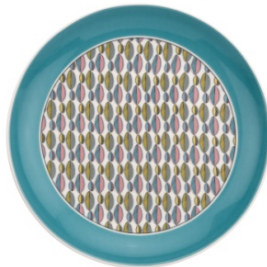

Low Bowl 22.5cm
8.5"

Deep Bowl 24
9.25"

Low Bowl 25.5cm
10"

Deep Bowl 27.3cm
10.75"

Low Bowl 33cm
13"

Round Platter
34cm 13.3"

Cereal
Bowl 15cm
6"

Coupe Plate
22.5cm 8.5"

Coupe Plate
27.5cm 10.5"

Tea Pot 1.35lt
2pt

Tea Cup 0.28lt
10 oz

Covered
Sugar

Cream jug
0.28lt 10 oz

Jug
0.86lt 105pt

Mug 0.25lt
12oz

PORTMEIRION®