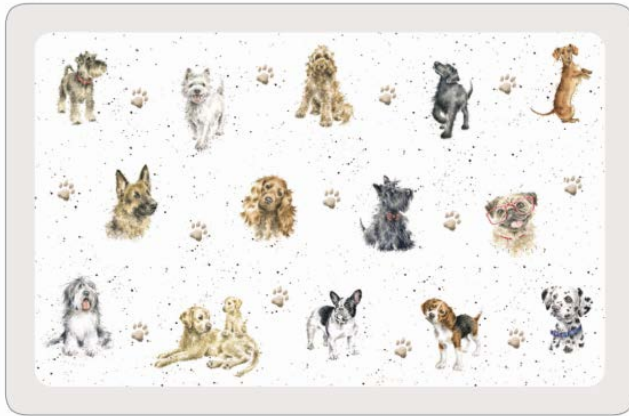

Flexible Placemats