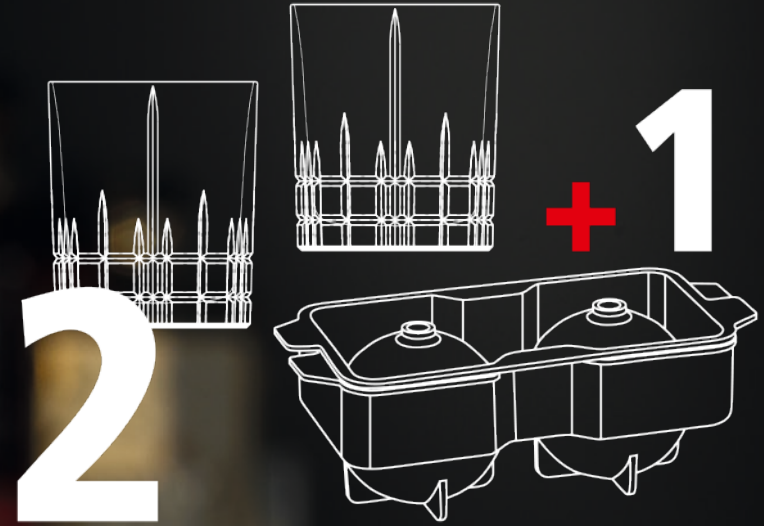

Perfect Serve Set Kampanj

Kampanj 15%

PERFECT SERVE COLLECTION
Perfect Ice Ball Set/2+1

| | | | |
|---------------------------------|---------------------|----------|---------|
| ITEM | 450 02 76 | | |
| | Height: | 100 mm | 4" |
| | Largest Ø: | 86 mm | 3 2/5" |
| | Capacity: | 368 ml | 13 oz |
| PACKAGING | Piece / Bill unit: | 2+1 | |
| | Bill unit / MP: | 4 | |
| BILL UNIT DIMENSION | Length: | 182 mm | 7 1/6" |
| | Width: | 91 mm | 3 4/7" |
| | Height: | 176 mm | 7" |
| | Weighth: | 895 gr. | 1,98 lb |
| MASTERPACK DIMENSION | Length: | 375 mm | 14 3/4" |
| | Width: | 195 mm | 7 2/3" |
| | Height: | 195 mm | 7 2/3" |
| | Weighth: | 3880 gr. | 8,57 |
| EURO PALLET L 80 X W 120 | Bill unit / Pallet: | 240 | |
| | Bill unit / Layer: | 48 | |
| | Layer / Pallet: | 5 | |
| | Pallet height: | 113 cm | 44 1/2" |

Set consists of:

2X PERFECT D.O.F. GLASS

Height: 100 mm 4"
Largest Ø: 86 mm 3 2/5"
Capacity: 368 ml 13 oz

1X Ice ball tray for 2 ice spheres

Length: 168 mm 6 3/5"
Width: 73 mm 2 7/8"
Height: 65 mm 2 1/2"

Netto 167,60kr
Brutto: 399kr

EAN

Set consists of:

2X PERFECT LONGDRINK GLASS

Height: 150 mm 6"
Largest Ø: 71 mm 2 4/5"
Capacity: 350 ml 12 1/3 oz

1X Ice cube tray for 6 ice cubes

Length: 130 mm 5 1/9"
Width: 80 mm 4"
Height: 38 mm 1 1/2"