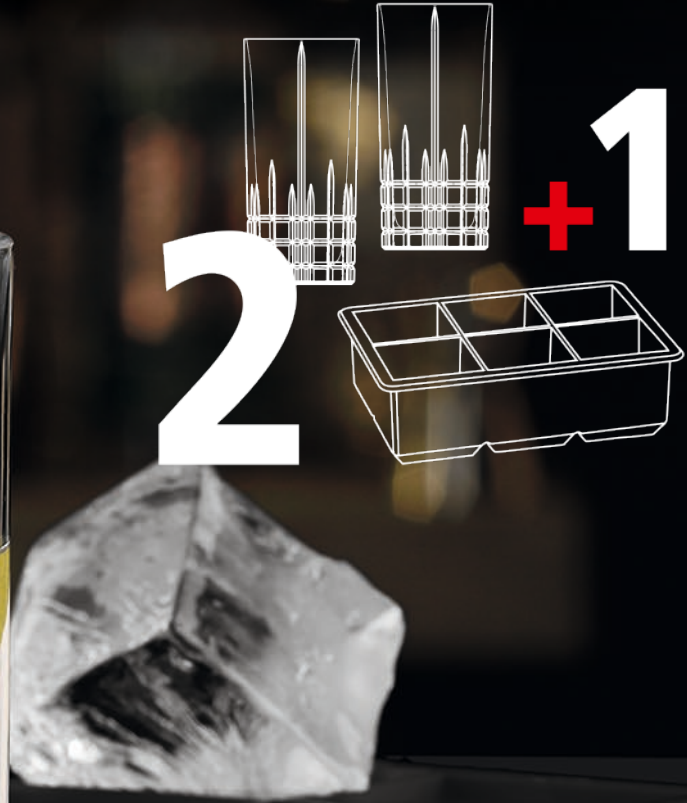

Set consists of:

2X PERFECT D.O.F. GLASS

Height: 100 mm 4"
Largest Ø: 86 mm 3 2/5"
Capacity: 368 ml 13 oz

1X Ice ball tray for 2 ice spheres

Length: 168 mm 6 3/5"
Width: 73 mm 2 7/8"
Height: 65 mm 2 1/2"

Netto 167,60kr
Brutto: 399kr

Kampanjnetto: 142,46
Kampanj Rek ut: 299kr

EAN

4 003322 294252

Gäller så långt lagret räcker

Leverans 20200701

PERFECT SERVE COLLECTION
Perfect Ice Cube Set/2+1

| | | | |
|---------------------------------|---------------------|----------|-----------|
| ITEM | 450 02 79 | | |
| | Height: | 150 mm | 6" |
| | Largest Ø: | 71 mm | 2 4/5" |
| | Capacity: | 350 ml | 12 1/3 oz |
| PACKAGING | Piece / Bill unit: | 2+1 | |
| | Bill unit / MP: | 4 | |
| BILL UNIT DIMENSION | Length: | 152 mm | 6" |
| | Width: | 76 mm | 3" |
| | Height: | 251 mm | 9 7/8" |
| | Weighth: | 1010 gr. | 2,23 lb |
| MASTERPACK DIMENSION | Length: | 330 mm | 13" |
| | Width: | 165 mm | 6 1/2" |
| | Height: | 270 mm | 10 5/8" |
| | Weighth: | 4340 gr. | 9,58 lb |
| EURO PALLET L 80 X W 120 | Bill unit / Pallet: | 224 | |
| | Bill unit / Layer: | 56 | |
| | Layer / Pallet: | 4 | |
| | Pallet height: | 123 cm | 48 3/7" |

EAN

Set consists of:

2X PERFECT LONGDRINK GLASS

Height: 150 mm 6"
Largest Ø: 71 mm 2 4/5"
Capacity: 350 ml 12 1/3 oz

1X Ice cube tray for 6 ice cubes

Length: 130 mm 5 1/9"
Width: 80 mm 4"
Height: 38 mm 1 1/2"